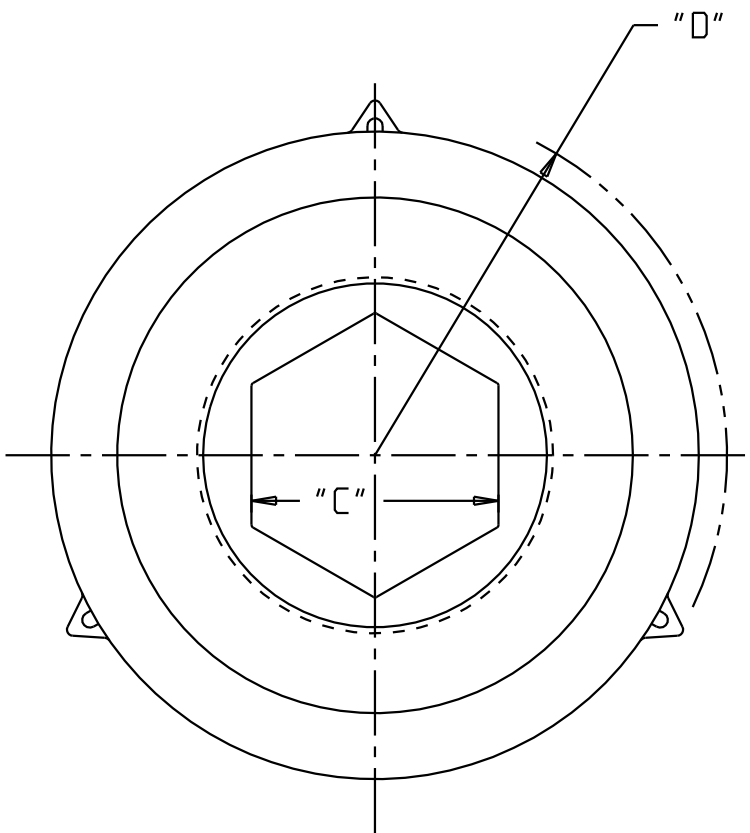

	MODEL	"A"	"B"	"C"	"D"	GASKET MATERIAL	DRY WEIGHT	WET WEIGHT	SHIPPING WEIGHT
	DD636-05-06000B	6-19/32"	36-1/8"	2.515"	3-5/8"	NITRILE	11 LBS 3 OZ	33 LBS 10 OZ	12 LBS 7 OZ
	DS636-05-06000B	6-19/32"	36-1/8"	2.515"	3-5/8"	NITRILE	11 LBS 3 OZ	33 LBS 10 OZ	12 LBS 7 OZ
	DS718-05-06000B	6-19/32"	16-3/16"	2.515"	3-5/8"	NITRILE	4 LBS 2 OZ	14 LBS 4 OZ	5 LBS 11 OZ
E1	DD618-05-06000B	6-19/32"	18-1/8"	2.515"	3-5/8"	NITRILE	4 LBS 1 OZ	14 LBS 7 OZ	5 LBS 5 OZ
	DD718-05-06000B	6-19/32"	16-3/16"	2.515"	3-5/8"	NITRILE	4 LBS 6 OZ	13 LBS 8 OZ	4 LBS 15 OZ
	DD630-05-06000B	6-19/32"	29-5/8"	2.515"	3-5/8"	NITRILE	7 LBS 14 OZ	24 LBS 7 OZ	8 LBS 13 OZ
	DS736-05-06000B	6-19/32"	32-5/8"	2.515"	3-5/8"	NITRILE	10 LBS 5 OZ	30 LBS 3 OZ	11 LBS 8 OZ
	DS630-05-06000B	6-19/32"	29-5/8"	2.515"	3-5/8"	NITRILE	9 LBS 4 OZ	25 LBS 13 OZ	9 LBS 3 OZ
	DD736-05-06000B	6-19/32"	32-5/8"	2.515"	3-5/8"	NITRILE	8 LBS 13 OZ	28 LBS 11 OZ	10 LBS 0 OZ