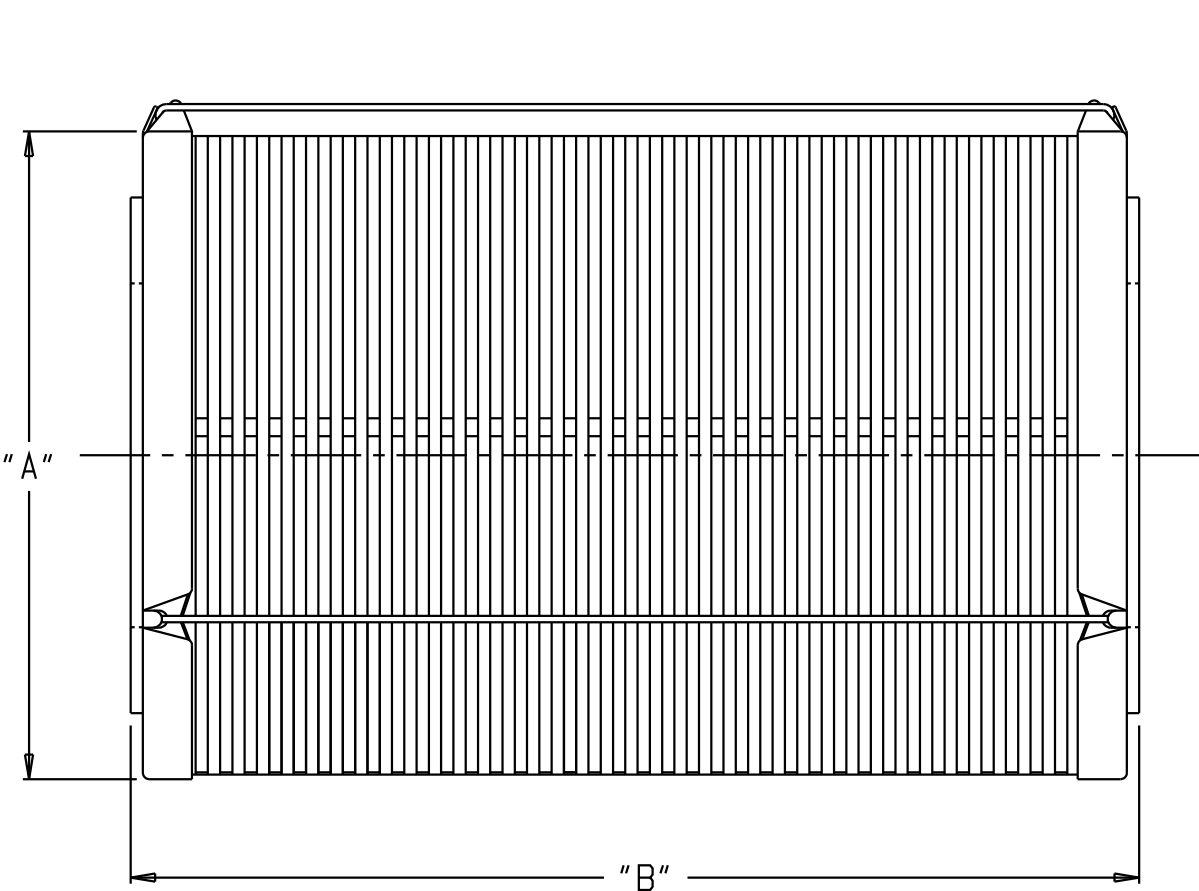

	MODEL	"A"	"B"	"C"	"D"	GASKET MATERIAL	DRY WEIGHT	WET WEIGHT	SHIPPING WEIGHT
	DD636-05-06000B	6-19/32"	36-1/8"	2.515"	3-5/8"	NITRILE	11 LBS 3 OZ	33 LBS 10 OZ	12 LBS 7 OZ
	DS636-05-06000B	6-19/32"	36-1/8"	2.515"	3-5/8"	NITRILE	11 LBS 3 OZ	33 LBS 10 OZ	12 LBS 7 OZ
	DS718-05-06000B	6-19/32"	16-3/16"	2.515"	3-5/8"	NITRILE	4 LBS 2 OZ	14 LBS 4 OZ	5 LBS 11 OZ
E1	DD618-05-06000B	6-19/32"	18-1/8"	2.515"	3-5/8"	NITRILE	4 LBS 1 OZ	14 LBS 7 OZ	5 LBS 5 OZ
	DD718-05-06000B	6-19/32"	16-3/16"	2.515"	3-5/8"	NITRILE	4 LBS 6 OZ	13 LBS 8 OZ	4 LBS 15 OZ
	DD630-05-06000B	6-19/32"	29-5/8"	2.515"	3-5/8"	NITRILE	7 LBS 14 OZ	24 LBS 7 OZ	8 LBS 13 OZ
	DS736-05-06000B	6-19/32"	32-5/8"	2.515"	3-5/8"	NITRILE	10 LBS 5 OZ	30 LBS 3 OZ	11 LBS 8 OZ
	DS630-05-06000B	6-19/32"	29-5/8"	2.515"	3-5/8"	NITRILE	9 LBS 4 OZ	25 LBS 13 OZ	9 LBS 3 OZ
	DD736-05-06000B	6-19/32"	32-5/8"	2.515"	3-5/8"	NITRILE	8 LBS 13 OZ	28 LBS 11 OZ	10 LBS 0 OZ